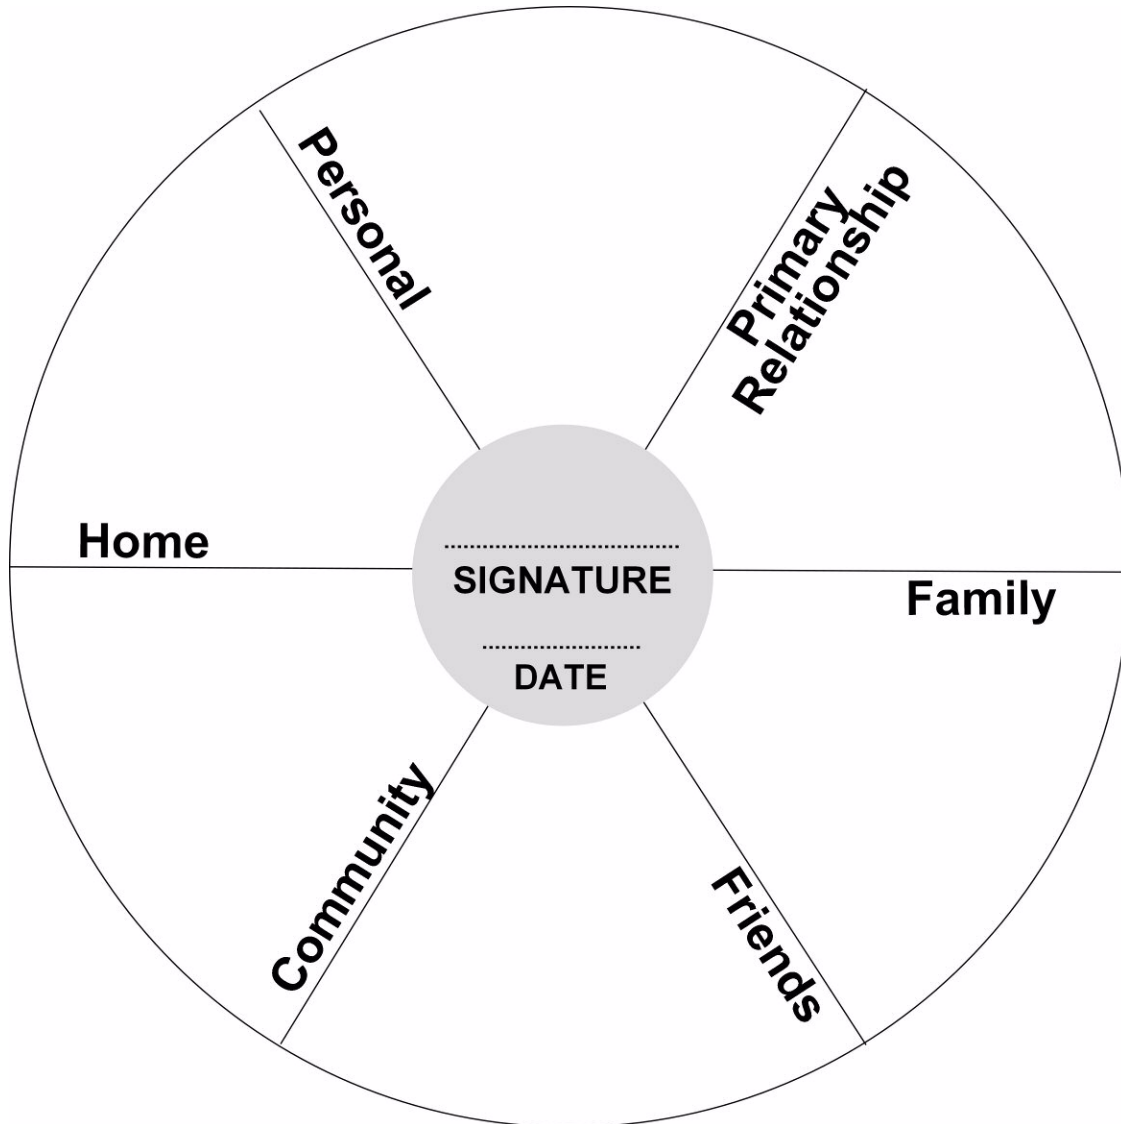

Meeting Your Match

Cracking the code to successful relationships

MYM Wheel of Life Chart—Inside Self

Your INSIDE self. Add any others not included here:

Thoughts
Feelings
Beliefs
Attitudes
Intentions

Expectations
Needs & Desires
Values
Achievements & Goals
Likes & Dislikes

Hopes & Dreams
Fears & Fantasies
Character & Personality Traits
Ideals & Principles

Meeting Your Match—Cracking the Code to Successful Relationships

Jackie Black, Ph.D., Relationship Expert, Author and Coach